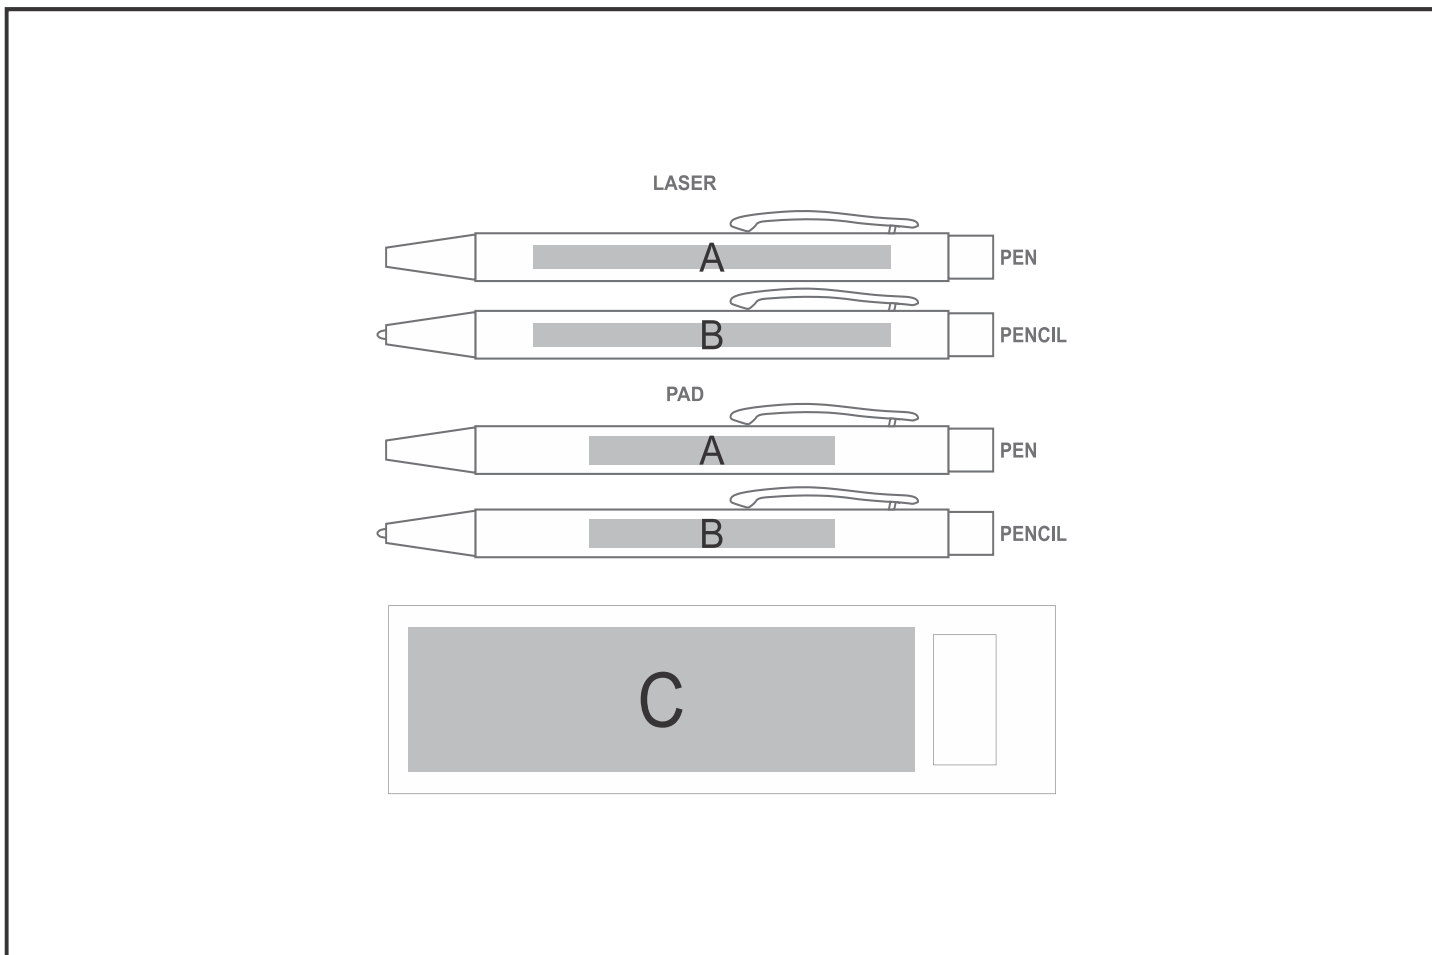

GF-OK-1222-B

Okiyo Jona Bamboo Ball Pen & Pencil Set

Need to know:

- Includes 1-Colour, 1-Position Pad Print Pen & Pencil (setup fees apply)
- Texture of Item will affect the quality of Print on penset and Pouch
- Due to tonal variations in the wood the laser engraving will vary from one item to the next and will likely vary in the same item.
- **Laser colour** - Tonal
- Can not guarantee 100% straightness due to stitching on pouch.

Branding Options:

Position	Branding Method (Branding Code)	No. of Colours	Dimension
A	Laser Engraving (LC)	N/A	80mm wide x 5mm high
A	Pad Printing (PA)	4 Colours	55mm wide x 6mm high
B	Laser Engraving (LC)	N/A	80mm wide x 5mm high
B	Pad Printing (PA)	4 Colours	55mm wide x 6mm high
C	Screen Print (SA)	1 Colour	120mm wide x 30mm high